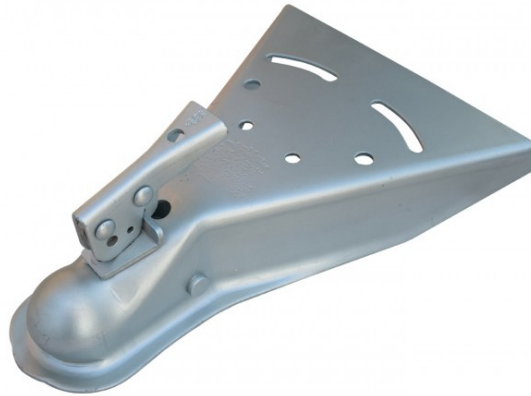

A-FRAME COUPLERS 04

Packaging Selections A Frame Coupler
Product Number CA314-OTO

SPECIFICATION

Coupler, A-Frame, 2 5/16" Ball, 14K

- Ball Size: 2 5/16"
- Capacity: 14.0K
- Style: Flip Latch
- Finish: EDC, Oily