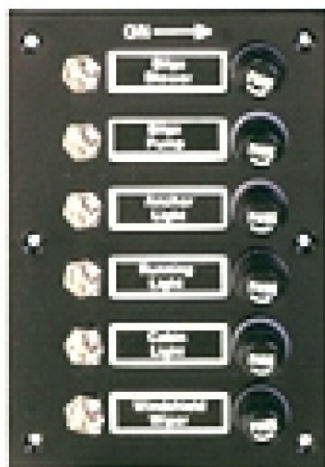

### BAKELITE TOGGLE SWITCH PANELS W/FUSES

**Packaging Selections** 1Pc White Box \* Blister Card is Available  
**Product Number** E3-BF213-6P

### SPECIFICATION

\* **Classic Toggle Switch**

\* **Fuse Holder W/5A Fuses Preinstalled**

\* **Maximum Cumulative 15AMP**

ITEM NO.	GANG	SIZE (mm)
E3-BF213-3P	3	115 x 93 mm
E3-BF213-6P	6	115 x 163 mm

Address in Taiwan: 9F-3, No. 202, Sec. 3, Da-Tong Road, Hsi-Chih District, New Taipei City, Taiwan 22103