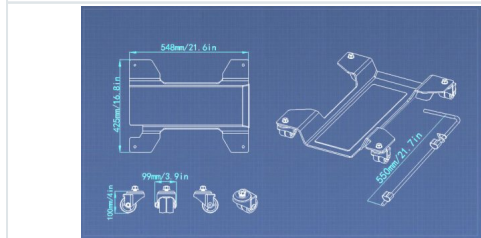

BIKE MOVER

Product Number 72-3235F

GALLERY IMAGES

Address in Taiwan: 9F-3, No. 202, Sec. 3, Da-Tong Road, Hsi-Chih District, New Taipei City, Taiwan 22103
Address in China: Room 102, Unit.2 , Build. 24, No.417, Xing Yang Road, Cheng Yang District, Qingdao, China, 266109
Tel: +886-286471778 Email: panjack.co@msa.hinet.net

Tel: +886-286471778 Email: panjack.co@msa.hinet.net

SPECIFICATION

Outer dimensions: 55 x 42.5 cm (21.65 x 16.73 in)

Inner dimensions: 51.5 x 18.5 cm (20.27 x 7.28 in)

Lowest point / height: 90 mm (3.54 in)

Weight: 9.5 kg (20.94 lbs)

Max. load: 250 kg (551.15 lbs)

Address in Taiwan: 9F-3, No. 202, Sec. 3, Da-Tong Road, Hsi-Chih District, New Taipei City, Taiwan 22103

Address in China: Room 102, Unit.2 , Build. 24, No.417, Xing Yang Road, Cheng Yang District, Qingdao, China, 266109