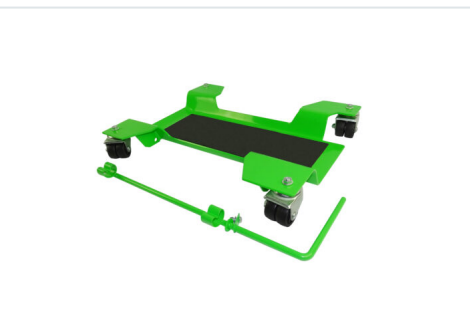

BIKE MOVER

Product Number 72-3235F

GALLERY IMAGES

Address in Taiwan: 9F-3, No. 202, Sec. 3, Da-Tong Road, Hsi-Chih District, New Taipei City, Taiwan 22103
Address in China: Room 102, Unit.2 , Build. 24, No.417, Xing Yang Road, Cheng Yang District, Qingdao, China, 266109
Tel: +886-286471778 Email: panjack.co@msa.hinet.net

PRODUCT DESCRIPTION

- Indispensable for maintenance and winter storage
- Suitable for almost all models with a centre stand
- Equipped with a brake and rubber pad to prevent scratches
 - Easy moving bikes on any sound, flat surface

Tel: +886-286471778 Email: panjack.co@msa.hinet.net

SPECIFICATION

Outer dimensions: 55 x 42.5 cm (21.65 x 16.73 in)

Inner dimensions: 51.5 x 18.5 cm (20.27 x 7.28 in)

Lowest point / height: 90 mm (3.54 in)