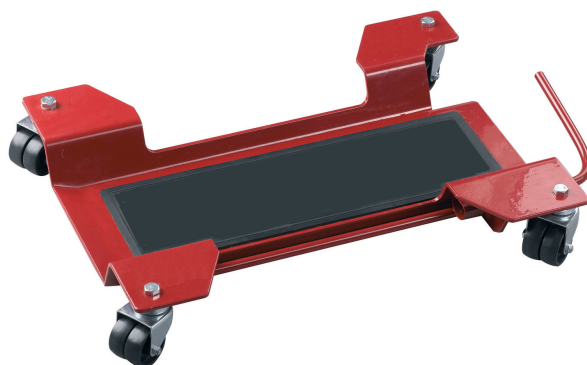

BIKE MOVER

Product Number 72-3235F

GALLERY IMAGES

Address in Taiwan: 9F-3, No. 202, Sec. 3, Da-Tong Road, Hsi-Chih District, New Taipei City, Taiwan 22103
Address in China: Room 102, Unit.2 , Build. 24, No.417, Xing Yang Road, Cheng Yang District, Qingdao, China, 266109
Tel: +886-286471778 Email: panjack.co@msa.hinet.net

PRODUCT DESCRIPTION

- Indispensable for maintenance and winter storage
- Suitable for almost all models with a centre stand
- Equipped with a brake and rubber pad to prevent scratches
 - Easy moving bikes on any sound, flat surface

Tel: +886-286471778 Email: panjack.co@msa.hinet.net

SPECIFICATION

Outer dimensions: 55 x 42.5 cm (21.65 x 16.73 in)

Inner dimensions: 51.5 x 18.5 cm (20.27 x 7.28 in)

Lowest point / height: 90 mm (3.54 in)