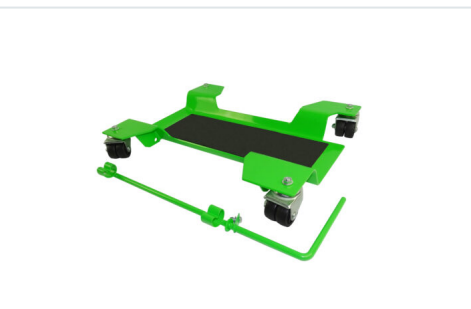

BIKE MOVER

Product Number 72-3235F

GALLERY IMAGES

Address in Taiwan: 9F-3, No. 202, Sec. 3, Da-Tong Road, Hsi-Chih District, New Taipei City, Taiwan 22103
Address in China: Room 102, Unit.2 , Build. 24, No.417, Xing Yang Road, Cheng Yang District, Qingdao, China, 266109
Tel: +886-286471778 Email: panjack.co@msa.hinet.net

PRODUCT DESCRIPTION

- Indispensable for maintenance and winter storage
- Suitable for almost all models with a centre stand
- Equipped with a brake and rubber pad to prevent scratches
 - Easy moving bikes on any sound, flat surface

Tel: +886-286471778 Email: panjack.co@msa.hinet.net

SPECIFICATION

Outer dimensions: 55 x 42.5 cm (21.65 x 16.73 in)

Inner dimensions: 51.5 x 18.5 cm (20.27 x 7.28 in)

Lowest point / height: 90 mm (3.54 in)