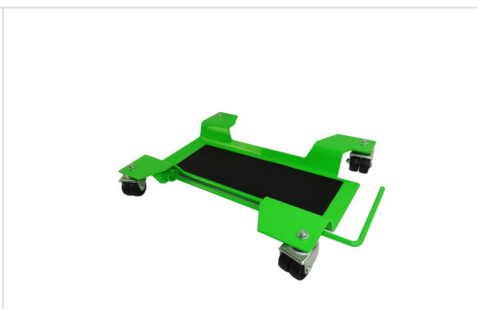

BIKE MOVER

Product Number 72-3235F

GALLERY IMAGES

Address in Taiwan: 9F-3, No. 202, Sec. 3, Da-Tong Road, Hsi-Chih District, New Taipei City, Taiwan 22103
Address in China: Room 102, Unit.2 , Build. 24, No.417, Xing Yang Road, Cheng Yang District, Qingdao, China, 266109
Tel: +886-286471778 Email: panjack.co@msa.hinet.net

PRODUCT DESCRIPTION

- Indispensable for maintenance and winter storage
- Suitable for almost all models with a centre stand
- Equipped with a brake and rubber pad to prevent scratches
 - Easy moving bikes on any sound, flat surface

Tel: +886-286471778 Email: panjack.co@msa.hinet.net

SPECIFICATION

Outer dimensions: 55 x 42.5 cm (21.65 x 16.73 in)

Inner dimensions: 51.5 x 18.5 cm (20.27 x 7.28 in)

Lowest point / height: 90 mm (3.54 in)