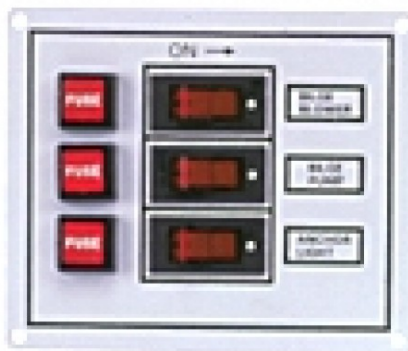

CLASSIC ROCKER SWITCH PANEL

Packaging Selections 1Pc Packed in White Box * Blister Card is Available
Product Number E3-BF212-3P

SPECIFICATION

* White Aluminum

ITEM NO.	GANG	SIZE (mm)
E3-BF212-3P	3	117 x 97 mm
E3-BF212-4P	4	117 x 127.50 mm
E3-BF212-6P	6	117 x 167 mm