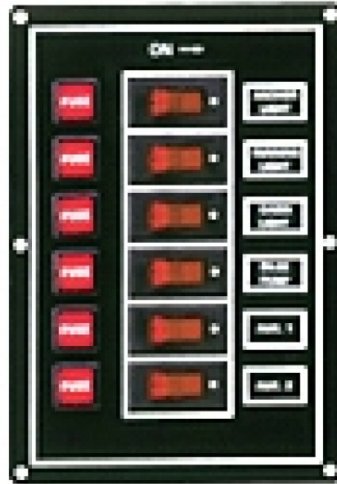

CLASSIC ROCKER SWITCH PANEL

Packaging Selections 1Pc Packed in White Box * Blister Card is Available
Product Number E3-BF211-6P

SPECIFICATION

* **Black Aluminum**

ITEM NO.	GANG	SIZE (mm)
E3-BF211-3P	3	117 x 97 mm
E3-BF211-4P	4	117 x 127.50 mm
E3-BF211-6P	6	117 x 167 mm