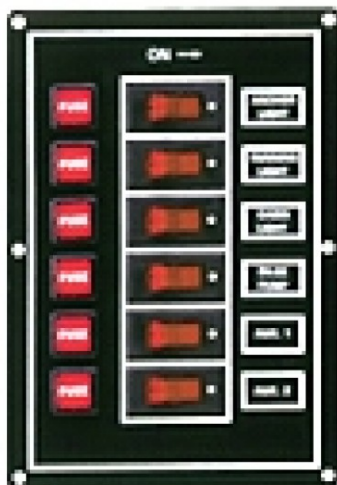

CLASSIC ROCKER SWITCH PANEL

Packaging Selections 1Pc Packed in White Box * Blister Card is Available
Product Number E3-BF211-6P

SPECIFICATION

* **Black Aluminum**

| ITEM NO. | GANG | SIZE (mm) |
|-------------|------|-----------------|
| E3-BF211-3P | 3 | 117 x 97 mm |
| E3-BF211-4P | 4 | 117 x 127.50 mm |
| E3-BF211-6P | 6 | 117 x 167 mm |