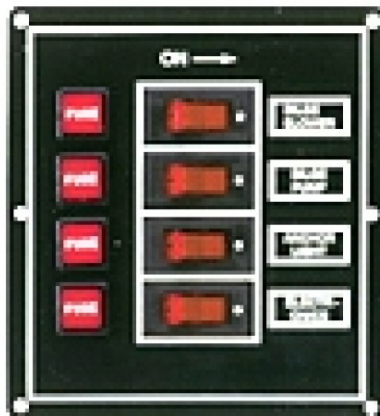

CLASSIC ROCKER SWITCH PANEL

Packaging Selections 1Pc Packed in White Box * Blister Card is Available
Product Number E3-BF211-4P

SPECIFICATION

* **Black Aluminum**

ITEM NO.	GANG	SIZE (mm)
E3-BF211-3P	3	117 x 97 mm
E3-BF211-4P	4	117 x 127.50 mm
E3-BF211-6P	6	117 x 167 mm