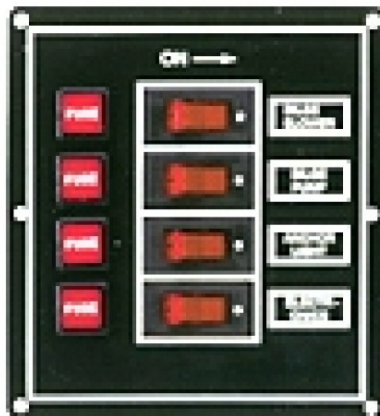

CLASSIC ROCKER SWITCH PANEL

Packaging Selections 1Pc Packed in White Box * Blister Card is Available
Product Number E3-BF211-4P

SPECIFICATION

* **Black Aluminum**

| ITEM NO. | GANG | SIZE (mm) |
|-------------|------|-----------------|
| E3-BF211-3P | 3 | 117 x 97 mm |
| E3-BF211-4P | 4 | 117 x 127.50 mm |
| E3-BF211-6P | 6 | 117 x 167 mm |