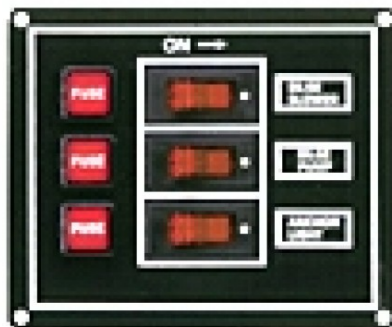

### CLASSIC ROCKER SWITCH PANEL

**Packaging Selections** 1Pc Packed in White Box \* Blister Card is Available  
**Product Number** E3-BF211-3P

### SPECIFICATION

\* **Black Aluminum**

ITEM NO.	GANG	SIZE (mm)
E3-BF211-3P	3	117 x 97 mm
E3-BF211-4P	4	117 x 127.50 mm
E3-BF211-6P	6	117 x 167 mm

Address in Taiwan: 9F-3, No. 202, Sec. 3, Da-Tong Road, Hsi-Chih District, New Taipei City, Taiwan 22103