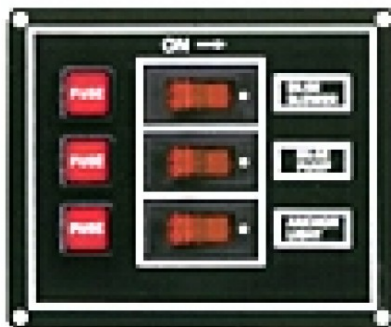

CLASSIC ROCKER SWITCH PANEL

Packaging Selections 1Pc Packed in White Box * Blister Card is Available
Product Number E3-BF211-3P

SPECIFICATION

* **Black Aluminum**

ITEM NO.	GANG	SIZE (mm)
E3-BF211-3P	3	117 x 97 mm
E3-BF211-4P	4	117 x 127.50 mm
E3-BF211-6P	6	117 x 167 mm