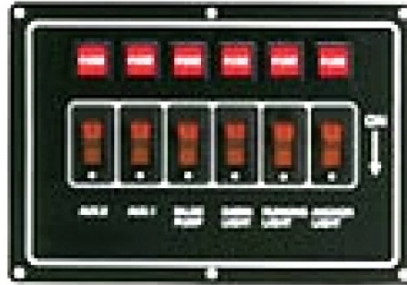

### CLASSIC ROCKER SWITCH PANEL

**Packaging Selections** 1Pc Packed in White Box \* Blister Card is Available  
**Product Number** E3-BF218-6P

### SPECIFICATION

**\* Horizontal Type - Black Aluminum**

ITEM NO.	GANG	SIZE (mm)
E3-BF218-4P	4	117 x 127.50 mm
E3-BF218-6P	6	117 x 167 mm

Address in Taiwan: 9F-3, No. 202, Sec. 3, Da-Tong Road, Hsi-Chih District, New Taipei City, Taiwan 22103