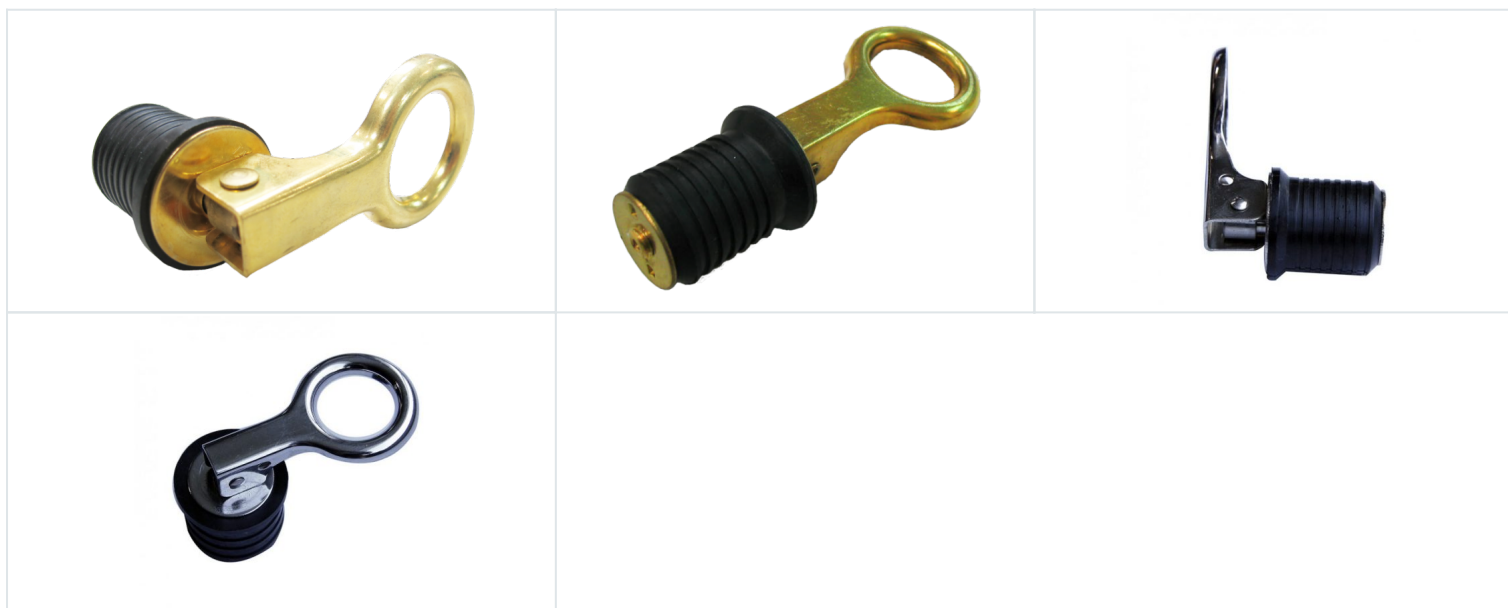

DRAIN SNAP PLUG

Color Selection Stainless Steel, Brass
Packaging Selections 1Pc/Blister Card 100Card/Carton
Product Number CDC-A08A53

GALLERY IMAGES

Address in Taiwan: 9F-3, No. 202, Sec. 3, Da-Tong Road, Hsi-Chih District, New Taipei City, Taiwan 22103