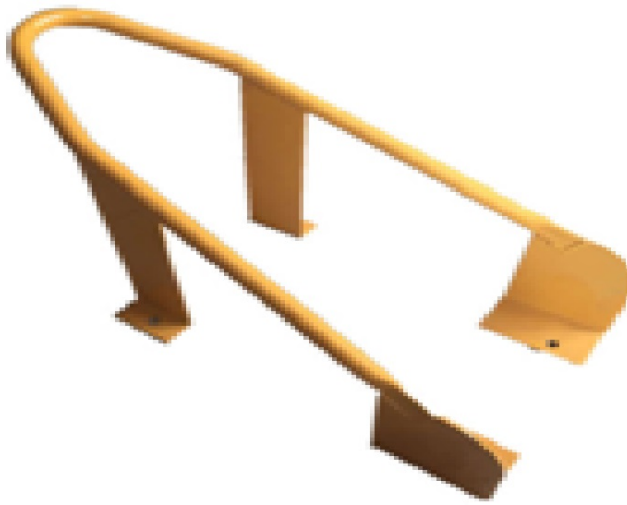

## MOTORCYCEL WHEEL CHOCK

**Color Selection** Different colors available  
**Packaging Selections** White Box + Color Label  
**Product Number** TD-009-07

### SPECIFICATION

Powered coated motorcycle wheel chock

20" (52cm) Long

10" (26cm) Wide

12" (31cm) Tall

Address in Taiwan: 9F-3, No. 202, Sec. 3, Da-Tong Road, Hsi-Chih District, New Taipei City, Taiwan 22103