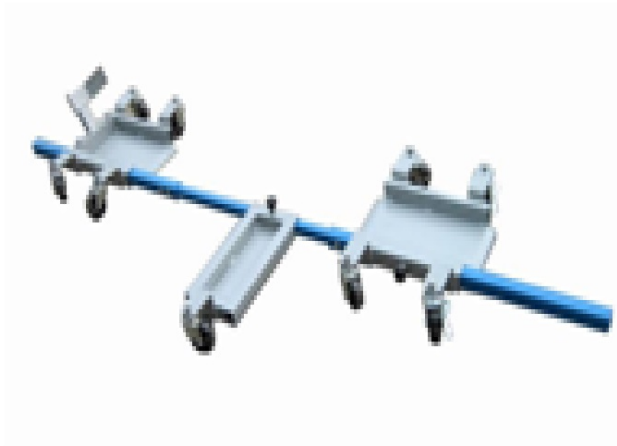

MOTORCYCLE MOVER

Packaging Selections White Box with Color Label
Product Number 1D-ZD04806

SPECIFICATION

Capacity: 1500lbs
Size: 250x90x26cm

Address in Taiwan: 9F-3, No. 202, Sec. 3, Da-Tong Road, Hsi-Chih District, New Taipei City, Taiwan 22103