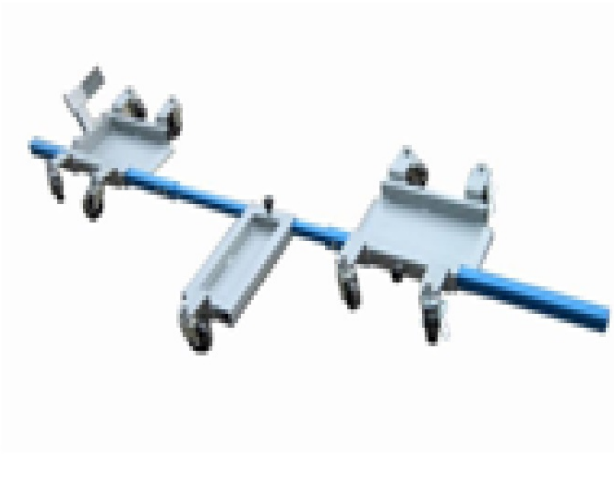

MOTORCYCLE MOVER

Packaging Selections White Box with Color Label
Product Number 1D-ZD04806

SPECIFICATION

Capacity: 1500lbs
Size: 250x90x26cm

Address in Taiwan: 9F-3, No. 202, Sec. 3, Da-Tong Road, Hsi-Chih District, New Taipei City, Taiwan 22103