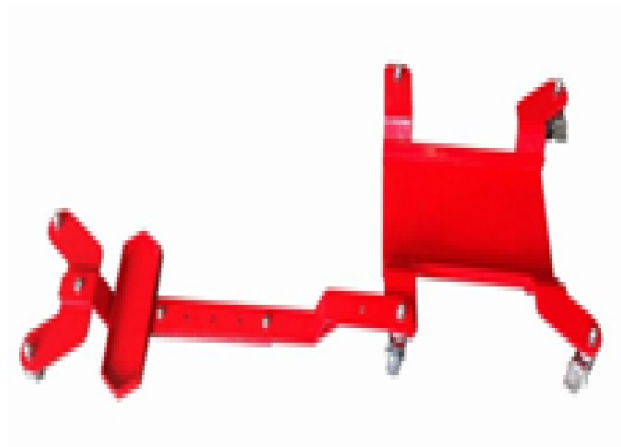

## MOTORCYCLE MOVER

**Packaging Selections** White Box with Color Label  
**Product Number** 1D-ZD04806C-M