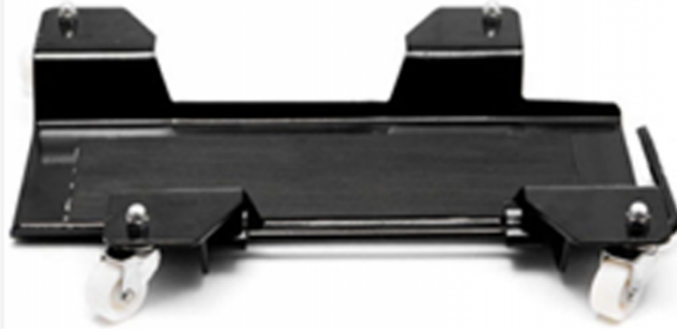

MOTORCYCLE MOVER

Color Selection Red, Black

Packaging Selections 1pc / White Box + Color Label

Product Number TD-TD103