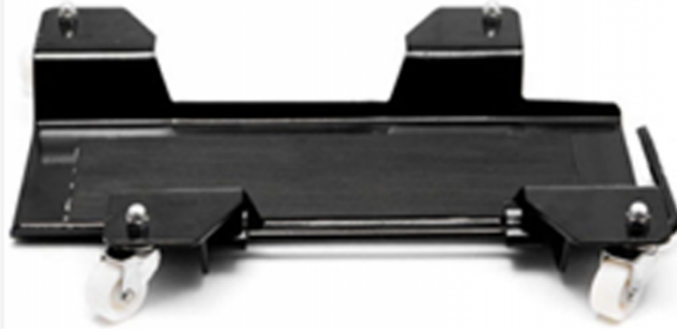

## MOTORCYCLE MOVER

**Color Selection** Red, Black

**Packaging Selections** 1pc / White Box + Color Label

**Product Number** TD-TD103