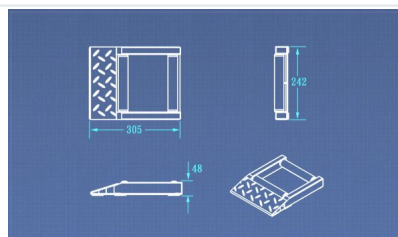

NEW WHEEL ROLLER

Product Number 72-30047

GALLERY IMAGES

Address in Taiwan: 9F-3, No. 202, Sec. 3, Da-Tong Road, Hsi-Chih District, New Taipei City, Taiwan 22103
Address in China: Room 102, Unit.2 , Build. 24, No.417, Xing Yang Road, Cheng Yang District, Qingdao, China, 266109
Tel: +886-286471778 Email: panjack.co@msa.hinet.net

Dimensions: (L x W x H) 30 x 25 x 5 cm (11.81 x 9.84 x 1.97 in)

Max. load: 200 kg (441 lbs)

In total: for motorcycles weighing up to 400 kg (882 lbs)

Address in Taiwan: 9F-3, No. 202, Sec. 3, Da-Tong Road, Hsi-Chih District, New Taipei City, Taiwan 22103