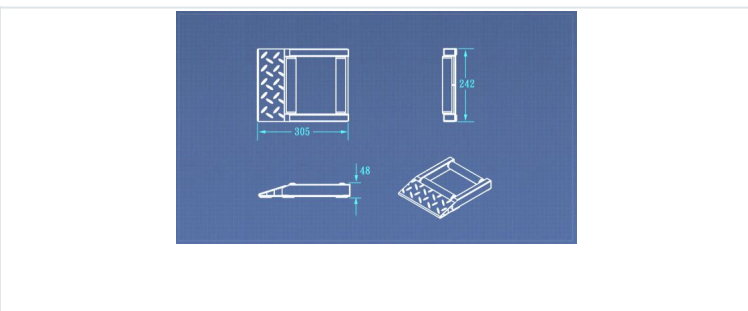

NEW WHEEL ROLLER

Product Number 72-30047

GALLERY IMAGES

Address in Taiwan: 9F-3, No. 202, Sec. 3, Da-Tong Road, Hsi-Chih District, New Taipei City, Taiwan 22103
Address in China: Room 102, Unit.2 , Build. 24, No.417, Xing Yang Road, Cheng Yang District, Qingdao, China, 266109
Tel: +886-286471778 Email: panjack.co@msa.hinet.net

PRODUCT DESCRIPTION

- Easy use for wheel cleaning and maintenance
- Designed with a very low profile to enable its use without increasing the height of the sidestand

Address in Taiwan: 9F-3, No. 202, Sec. 3, Da-Tong Road, Hsi-Chih District, New Taipei City, Taiwan 22103

Dimensions: (L x W x H) 30 x 25 x 5 cm (11.81 x 9.84 x 1.97 in)

Max. load: 200 kg (441 lbs)

In total: for motorcycles weighing up to 400 kg (882 lbs)

Address in Taiwan: 9F-3, No. 202, Sec. 3, Da-Tong Road, Hsi-Chih District, New Taipei City, Taiwan 22103