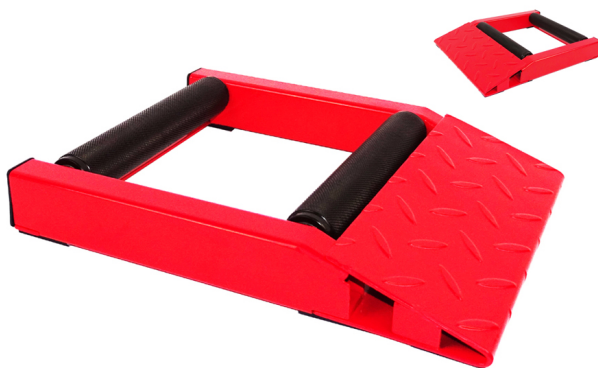

NEW WHEEL ROLLER

Product Number 72-30047