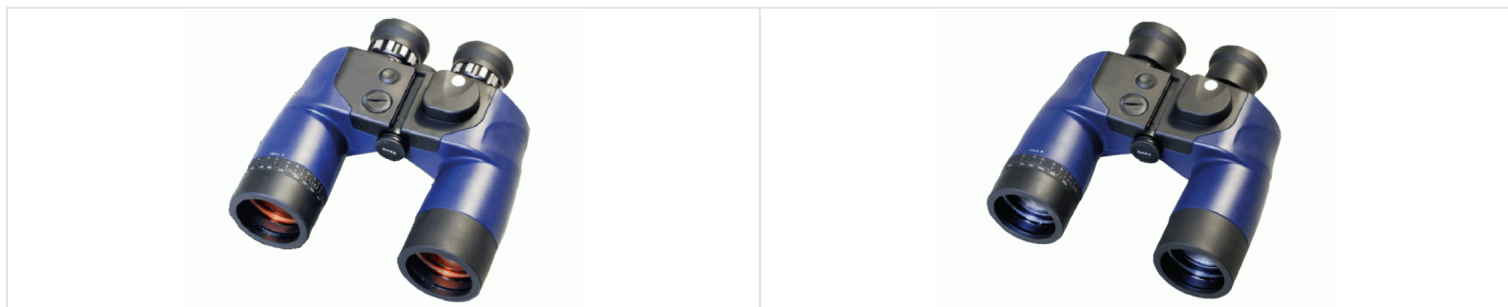

PORRO PRISM BINOCULARS

Color Selection Black, Blue
Packaging Selections 1Pc/Standard Box
Product Number N750C-1

GALLERY IMAGES

Address in Taiwan: 9F-3, No. 202, Sec. 3, Da-Tong Road, Hsi-Chih District, New Taipei City, Taiwan 22103

CODE	ITEM NO.	FIELD ANGULAR	FIELD OF VIEW (AT 1000m)	FIELD OF VIEW (AT 1000yds)	EXIT PUPIL	EYE RELIEF	MIN. FOCUS DISTANCE	FOCUS SYSTEM	PRISM GLASS	PRISM GLASS	RESOLUTION (CENTER)	WATERPROOF
7X50	N750C-1	6.6°	116m	348ft	6.5mm	24mm	6m	Center	Porro	BaK4	≅5.5"	YES
7X50	N750C-2	6.6°	116m	348ft	6.5mm	24mm	9m	Individual	Porro	BaK4	≅5.5"	YES
7X50	N750C-3	6.6°	116m	348ft	6.5mm	24mm	9m	Focus Free	Porro	BaK4	≅5.5"	YES