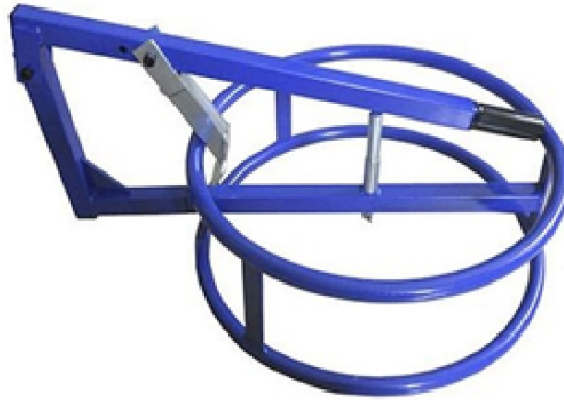

## PORTABLE TIRE CHANGER STAND

**Color Selection** Blue, Red, Black

**Packaging Selections** White Box with Color Label

**Product Number** TD-012-01

### SPECIFICATION

Fits wheel from 16" to 21"

Material: Steel Q235

Powder Coated Paint

Address in Taiwan: 9F-3, No. 202, Sec. 3, Da-Tong Road, Hsi-Chih District, New Taipei City, Taiwan 22103

Address in China: Room 102, Unit.2 , Build. 24, No.417, Xing Yang Road, Cheng Yang District, Qingdao, China, 266109