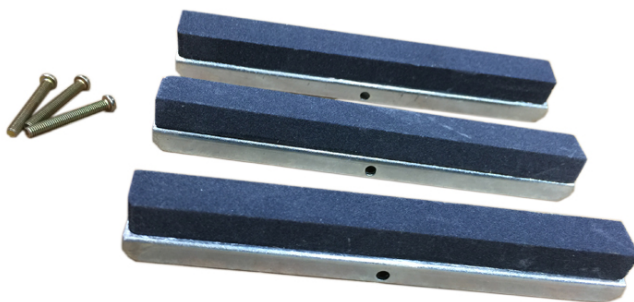

REPLACEMENT HONE STONES

Product Number SH-ESH5E1