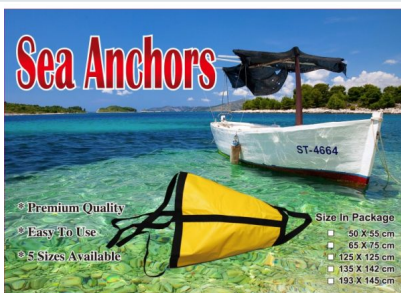

GALLERY IMAGES

Address in Taiwan: 9F-3, No. 202, Sec. 3, Da-Tong Road, Hsi-Chih District, New Taipei City, Taiwan 22103
Address in China: Room 102, Unit.2 , Build. 24, No.417, Xing Yang Road, Cheng Yang District, Qingdao, China, 266109
Tel: +886-286471778 Email: panjack.co@msa.hinet.net