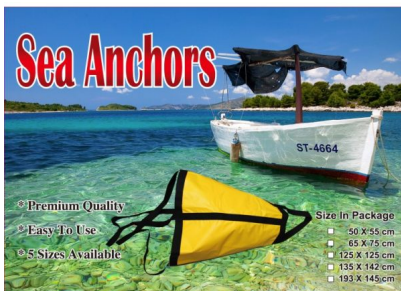

GALLERY IMAGES

Address in Taiwan: 9F-3, No. 202, Sec. 3, Da-Tong Road, Hsi-Chih District, New Taipei City, Taiwan 22103
Address in China: Room 102, Unit.2 , Build. 24, No.417, Xing Yang Road, Cheng Yang District, Qingdao, China, 266109
Tel: +886-286471778 Email: panjack.co@msa.hinet.net