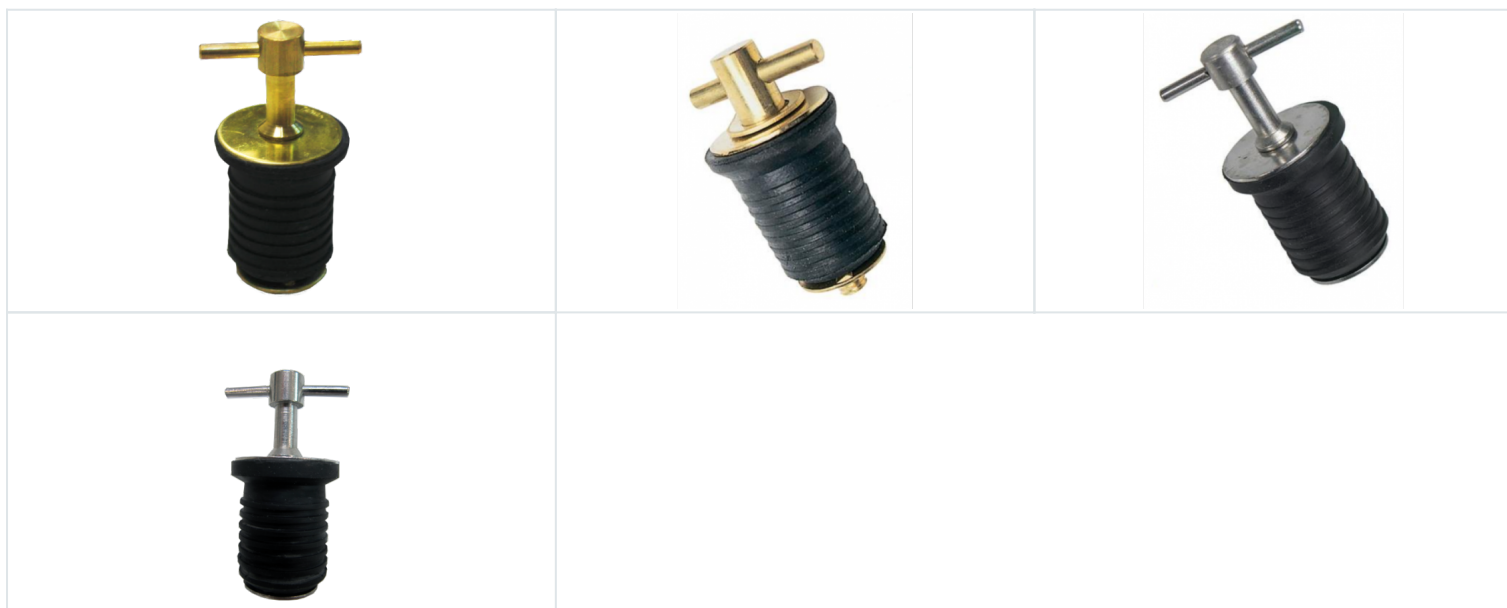

GALLERY IMAGES

Address in Taiwan: 9F-3, No. 202, Sec. 3, Da-Tong Road, Hsi-Chih District, New Taipei City, Taiwan 22103

Address in China: Room 102, Unit.2 , Build. 24, No.417, Xing Yang Road, Cheng Yang District, Qingdao, China, 266109

Tel: +886-286471778 Email: panjack.co@msa.hinet.net